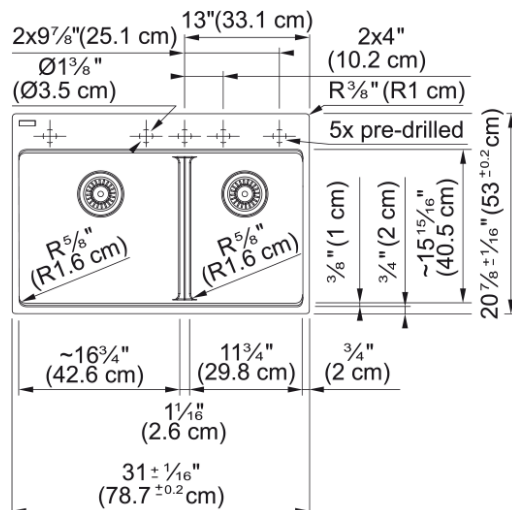

Maris Topmount Sink - MAG6601611LD-CHA | 114.0687.085

Technical Data

Aspect

Sink type	Sink
Type of material	Granite
Number of bowls	2
Color	Champagne
Surface finish	None

Product Dimensions

Exterior size: right to left	30.984
Exterior size: front to back	20.866
Large bowl size: right to left	16.945
Large bowl size: front to back	15.606
Large bowl: depth	9.492
Small bowl size: right to left	11.984
Small bowl size: front to back	15.606
Small bowl: depth	9.492

Installation

Minimum cabinet size	33"
----------------------	-----

Product specifications

Installation type	Topmount / drop in
Drain hole	3 1/2"
Position of drainer	No drainer

Product identification

Product brand	FRANKE
Product family	Maris
Collection	Maris
Certified by	IAPMO

Features

Drainers number	No drainer
-----------------	------------

Product reversibility	No
Faucet ledge	Yes
Strainer assembly included	No
Strainer assembly type	No waste kit
Overflow	No
Number of faucet holes	5 - pre-scored
Soap dispenser hole	No